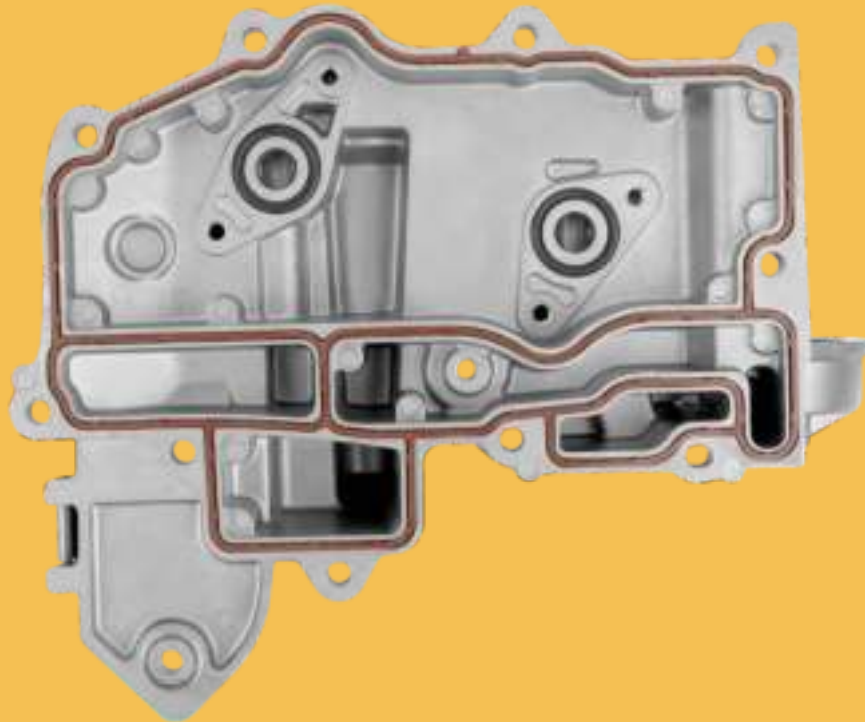

COOLER COVER PLATE

REF OEM PART NO. :320/A4250
SURYANSH PART NO. : SJ-A4250
MODEL: JCB